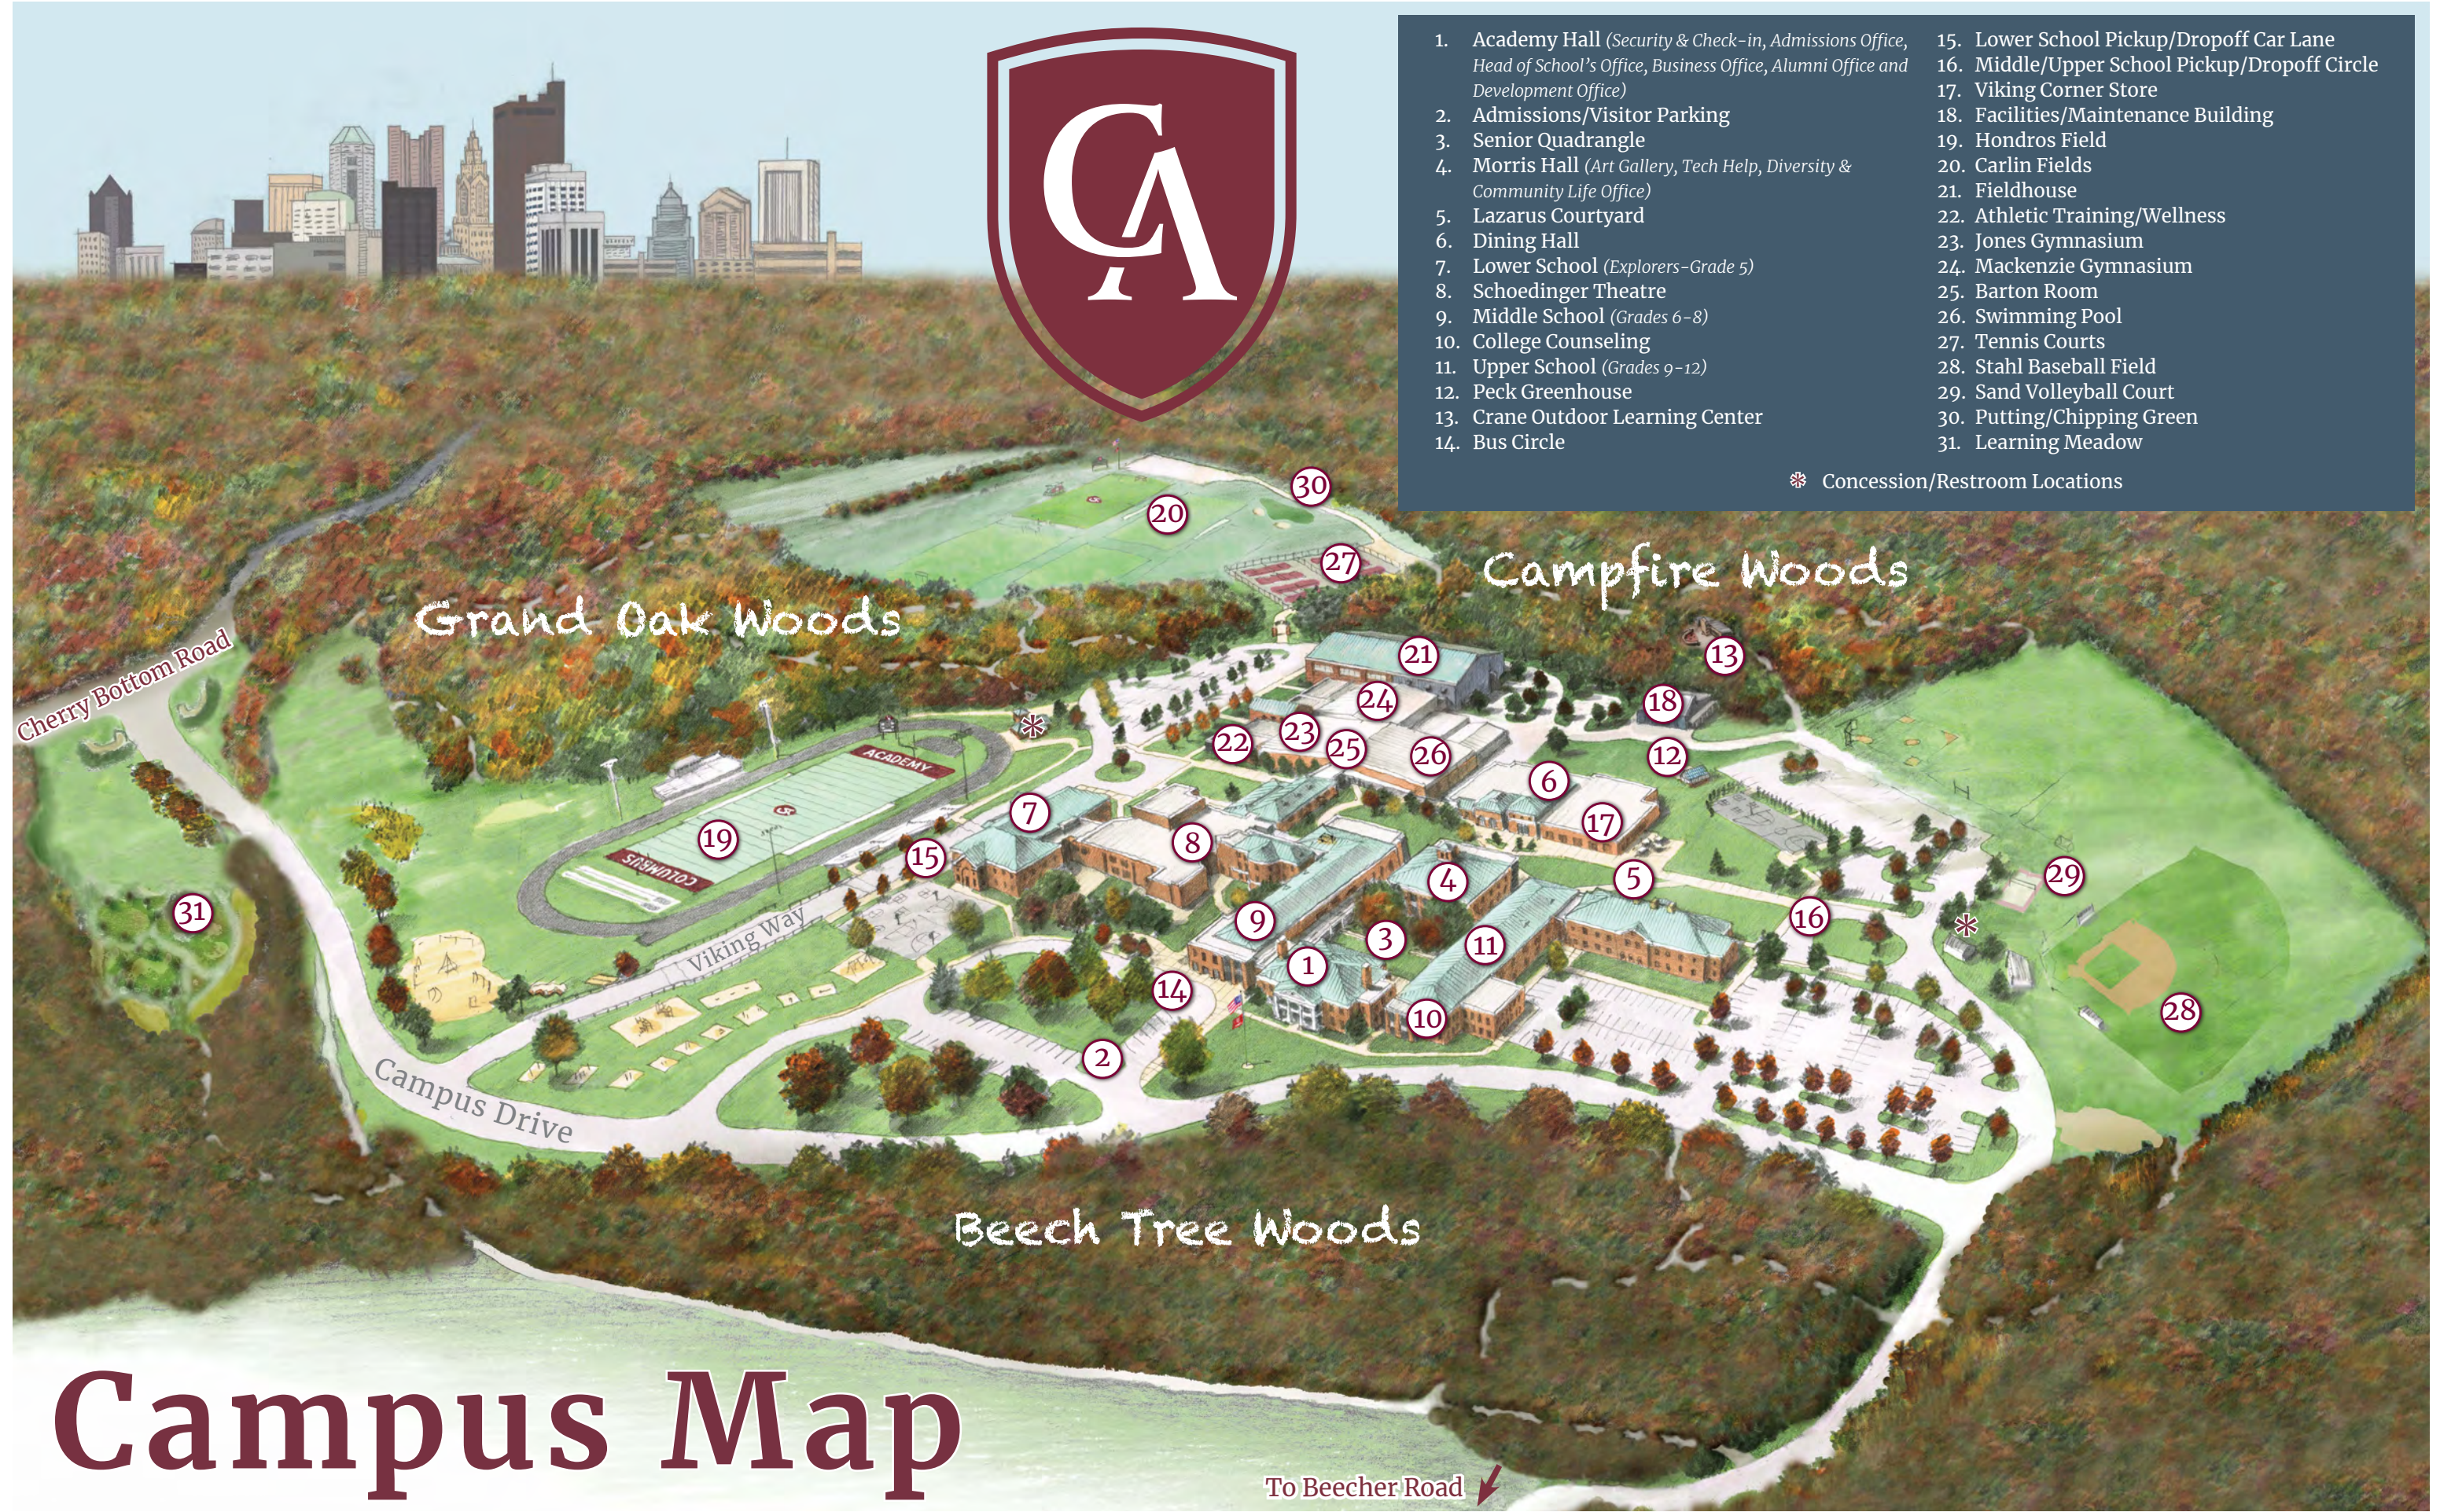

- 1. Academy Hall (*Security & Check-in, Admissions Office, Head of School's Office, Business Office, Alumni Office and Development Office*)
 - 2. Admissions/Visitor Parking
 - 3. Senior Quadrangle
 - 4. Morris Hall (*Art Gallery, Tech Help, Diversity & Community Life Office*)
 - 5. Lazarus Courtyard
 - 6. Dining Hall
 - 7. Lower School (*Explorers-Grade 5*)
 - 8. Schoedinger Theatre
 - 9. Middle School (*Grades 6-8*)
 - 10. College Counseling
 - 11. Upper School (*Grades 9-12*)
 - 12. Peck Greenhouse
 - 13. Crane Outdoor Learning Center
 - 14. Bus Circle
 - 15. Lower School Pickup/Dropoff Car Lane
 - 16. Middle/Upper School Pickup/Dropoff Circle
 - 17. Viking Corner Store
 - 18. Facilities/Maintenance Building
 - 19. Hondros Field
 - 20. Carlin Fields
 - 21. Fieldhouse
 - 22. Athletic Training/Wellness
 - 23. Jones Gymnasium
 - 24. Mackenzie Gymnasium
 - 25. Barton Room
 - 26. Swimming Pool
 - 27. Tennis Courts
 - 28. Stahl Baseball Field
 - 29. Sand Volleyball Court
 - 30. Putting/Chipping Green
 - 31. Learning Meadow
- * Concession/Restroom Locations

Campus Map

To Beecher Road ↘